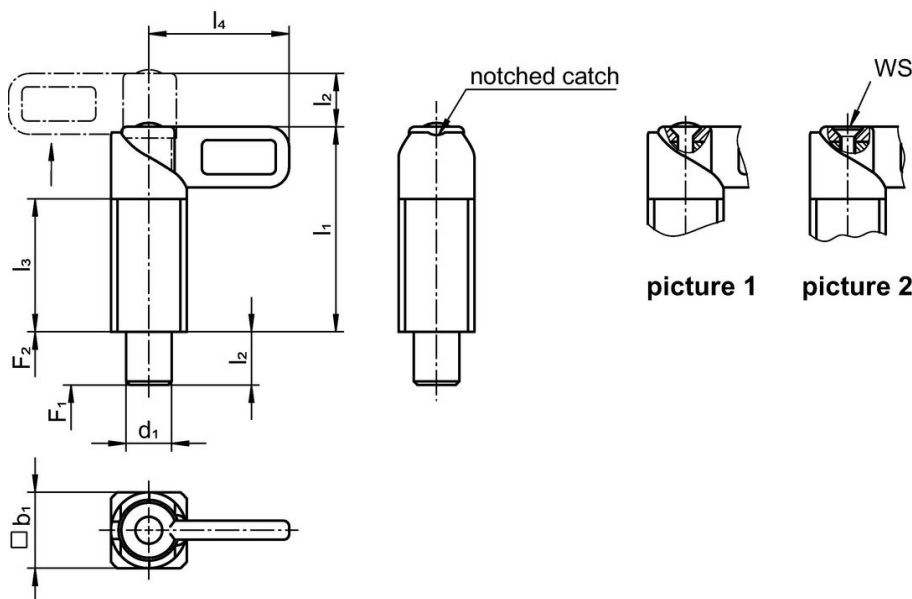

Arretergrendels • zonder schroefdraad, lasbaar

22120.1610

Productbeschrijving

Indexbouten worden gebruikt voor indexeringsdoeleinden.
This index bolt made of steel or stainless steel is available in two versions.

- riveted
- screwed

Materiaal

Arreterpen

- staal, verzinkt door galvanisatie, gepassiveerd

Montage

We recommend the screwed version for welded joints. The final assembly of the index bolt can then take place after the body has been welded:

1. Weld on body (3)
2. Place the spring (2) on the locking pin (1) and insert it into the body (3)
3. Tighten the bolt (4) with the screw (5) on the locking pin (1)

The riveted version is also suitable for fastening by welding. However, care must be taken to ensure that the effect of heat is limited (e.g. by fixing with weld spots) and that there are no structural changes to the spring and bolt.

Werking

Door de grendel 180° te draaien wordt de arreterpen ingetrokken en door de arretergroef vastgehouden (als de arreterpen niet mag uitsteken).

Tekening

Bestelinformatie

| Afmetingen | | | | | | Veerkracht ¹⁾ | | max. | [g] | ArtikelNr. |
|--|----------------|----------------|----------------|----------------|----------------|--------------------------|----------------|------|-----|------------|
| d ₁ | b ₁ | l ₁ | l ₂ | l ₃ | l ₄ | F ₁ | F ₂ | | | |
| -0,05 -0,25 | | ~ | | | | | | | | |
| [mm] | | | | | | [N] | | [°C] | [g] | |
| not removable (riveted) – Afbeelding 1 | | | | | | | | | | |
| 10 | 20 | 54 | 14 | 35 | 37 | 14 | 35 | 250 | 144 | 22120.1610 |