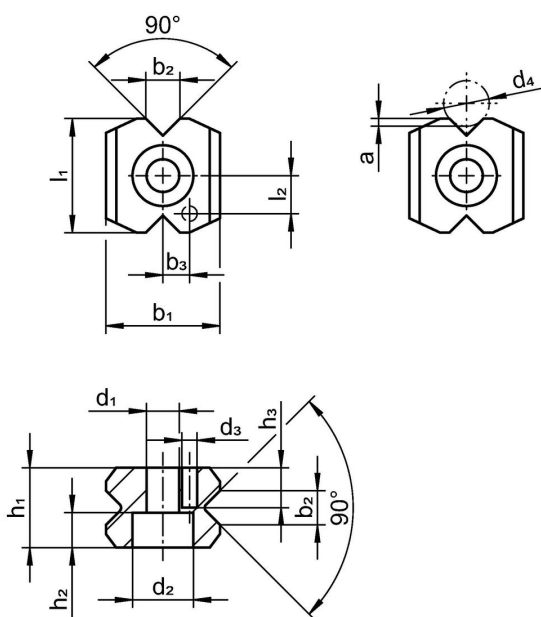

These locators with bore hole have 90° notches on all four side surfaces (2x horizontal and 2x vertical to the mounting direction). Thanks to the hardened material, the locators are low-wear and particularly suitable for applications with many repeat cycles.

Materiale

- Acciaio sinterizzato, cementato e temperato

Assemblaggio

We recommend spring plungers with reinforced or heavy spring load. Please consider the insertion depth of the ball (dimension a) into the locator during installation.

Disegno

Caratteristiche

| b ₂ ±0,1 | d ₁ | d ₂ | d ₃ H12 | d ₄ | Dimensioni | | | | | | | Per viti DIN 912 | Per [g] | Codice | |
|------------------------|----------------|----------------|-----------------------|----------------|------------|----------------|-------------------------|----------------|----------------|----------------|-------------------------|---------------------|------------|------------|--|
| | | | | | a | b ₁ | b ₃ ±0,05 | h ₁ | h ₂ | l ₁ | l ₂ ±0,05 | | | | |
| [mm] | | | | | | | | | | | | | [mm] | [g] | |
| 3,4 | 4,3 | 8 | 2 | 4,5 5,0 | 0,7 | 15 | 3,5 | 8,5 | 4,6 | 15 | 5 | M4 | 10 | 22020.0130 | |
| 4,5 | 4,3 | 8 | 2 | 6,0 6,5 | 1,0 | 15 | 3,5 | 10,5 | 4,6 | 15 | 5 | M4 | 11 | 22020.0140 | |