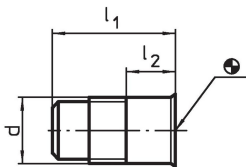

Screw Plugs

EH 1557.000 - EH 1657.000

Product Description

Material

- Plastic

Drawing

Order information

System	d	Dimensions		[g]	Art. No.
		l ₁ [mm]	l ₂		
L12	M12	25	10	2.5	1557.000
L16	M16	30	12	5.8	1657.000