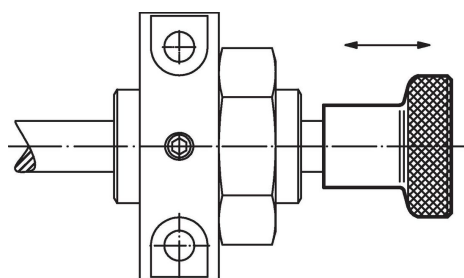

Thumb Knobs

24520.0026

Product Description

Material

- Steel, blackened

Drawing

picture 1

picture 2

Order information

Dimensions							[g]	Art. No.
d ₁	d ₂	d ₃	h ₁	h ₂	t min.			
[mm]								
with knurling – picture 2, Steel								
25	M8	14.5	22.5	14	12	39	24520.0026	

Application example

Compliance

RoHS compliant