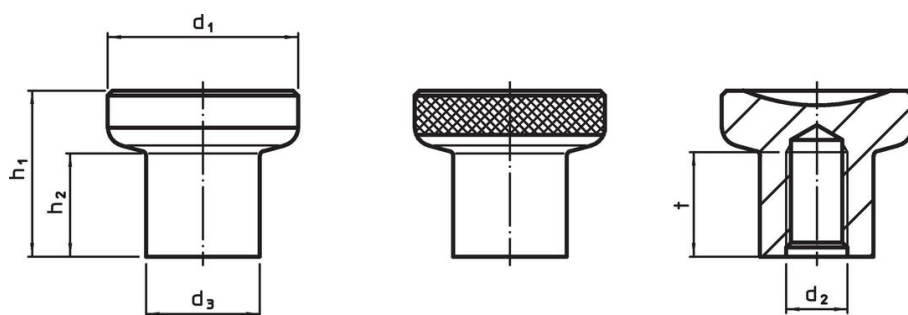

picture 2

Drawing

picture 1