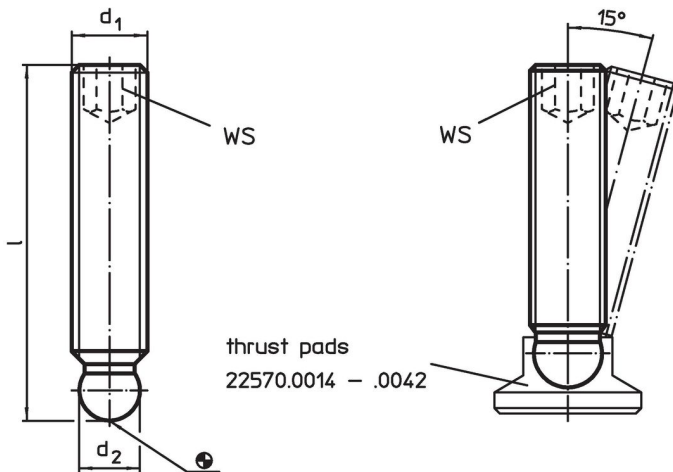

#### Product Description

The ball-headed grub screws (EH 22570.) can be combined with plastic thrust pads (EH 22570.).

#### Material

- Stainless steel 1.4305

#### Order information

d <sub>1</sub>	Dimensions l [mm]	d <sub>2</sub> +0.05	WS [mm]	 [g]	Art. No.
M8	50	6.1	4	14	22570.0424