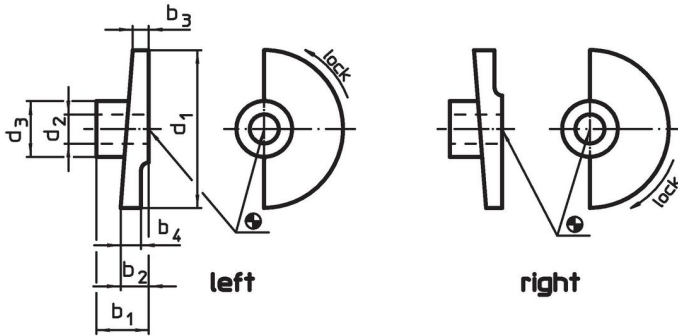

Door Catches

22260.0010

Product Description

Material

- Sintered steel

Assembly

Not suitable for fastening by welded connection. Secure by using pins.

Drawing

Order information

Dimensions							[g]	Art. No.
d ₁	d ₂ H8	d ₃	b ₁	b ₂	b ₃	b ₄		
[mm]								
locking by turning to the right								
35	10	18	15	7	3	7	31	22260.0010

Application example

Compliance

RoHS compliant