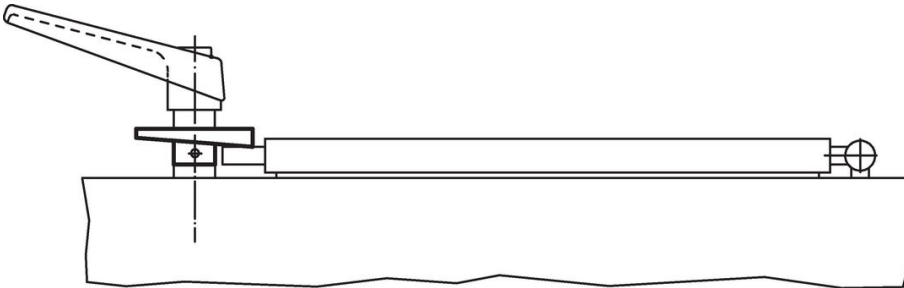

Door Catches

22260.0010

Product Description

Material

- Sintered steel

Assembly

Not suitable for fastening by welded connection. Secure by using pins.

Drawing

Order information

Dimensions							[g]	Art. No.
d ₁	d ₂ H8	d ₃	b ₁	b ₂	b ₃	b ₄		
[mm]								
locking by turning to the right								
35	10	18	15	7	3	7	31	22260.0010

Application example

Compliance

RoHS compliant