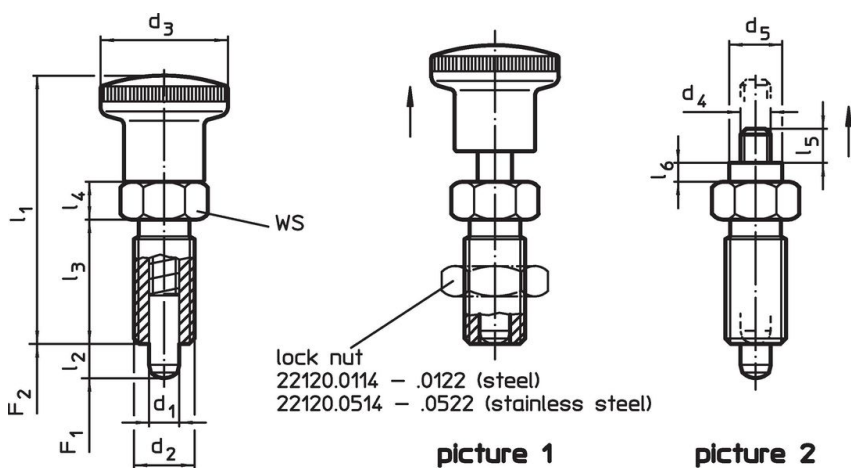

Index Plungers Compact • with hexagon collar

22110.2207

Product Description

Index plungers are used for indexing bores.
Types with / without lock have the same building height.
Due to a thread recess the index plungers can be completely screwed in.

Material

Body

- Stainless steel 1.4305

Locking pin

- Stainless steel 1.4305, nickel-plated

Knob

- Thermoplast PA 6, red, dull

Assembly

The screw length can be adapted by distance collars for index plungers (EH 22120.).

More information

Notes

Knob not removable.
Lock nuts have to be purchased separately.

Further products

- Mounting Blocks, for index bolts and index plungers, die-cast
- Locating Bushings, for index bolts and index plungers
- Distance Collars, for index plungers

Drawing