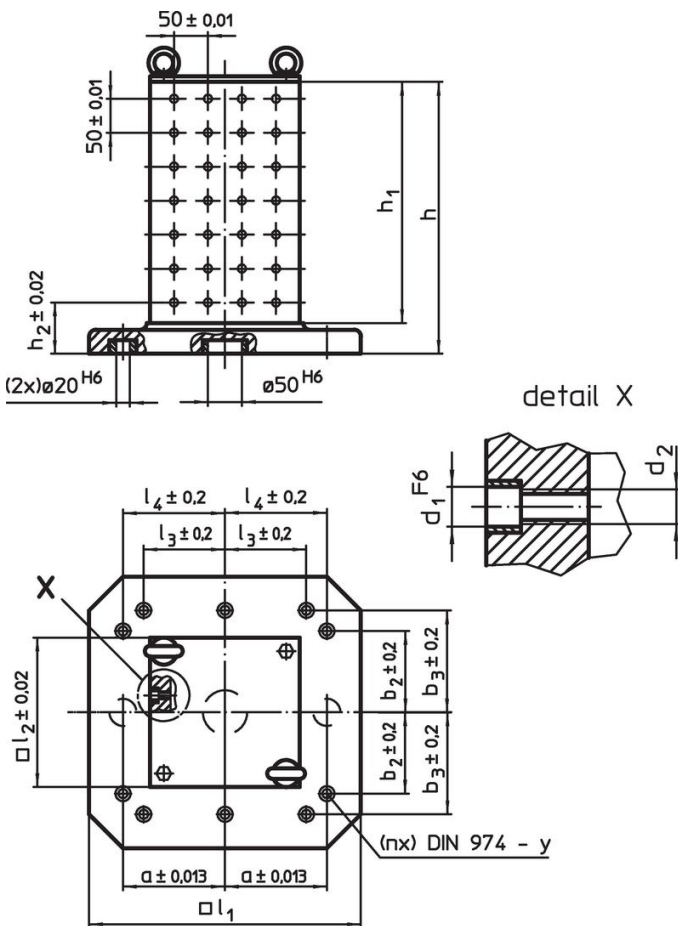

Clamping Cubes

1508.600

Product Description

Material

- Grey cast iron GG

More information

Notes

Special types on request.

Drawing

Order information

System	Dimensions												y	For screws	Number of fastening holes n	Number of hole rows		Art. No.
	l ₁	l ₂	h ₁	h	h ₂	d ₁	d ₂	a	b ₂	b ₃	l ₃	l ₄						
L12	630	450	640	700	100	12	M12	200	200	300	200	300	16	M16	8	8 x 12	426	1508.600