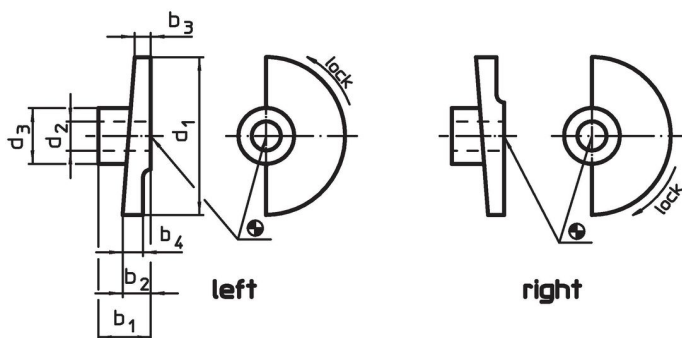

Door Catches

22260.0012

Product Description

Material

- Sintered steel

Assembly

Not suitable for fastening by welded connection. Secure by using pins.

Drawing

Order information

d ₁	d ₂ H8	d ₃	Dimensions				[g]	Art. No.
			b ₁	b ₂	b ₃	b ₄		
locking by turning to the right								
65	12	23	20	10	5	7.2	103	22260.0012

Application example

Compliance

RoHS compliant

Compliant according to Directive 2011/65/EU and Directive 2015/863.