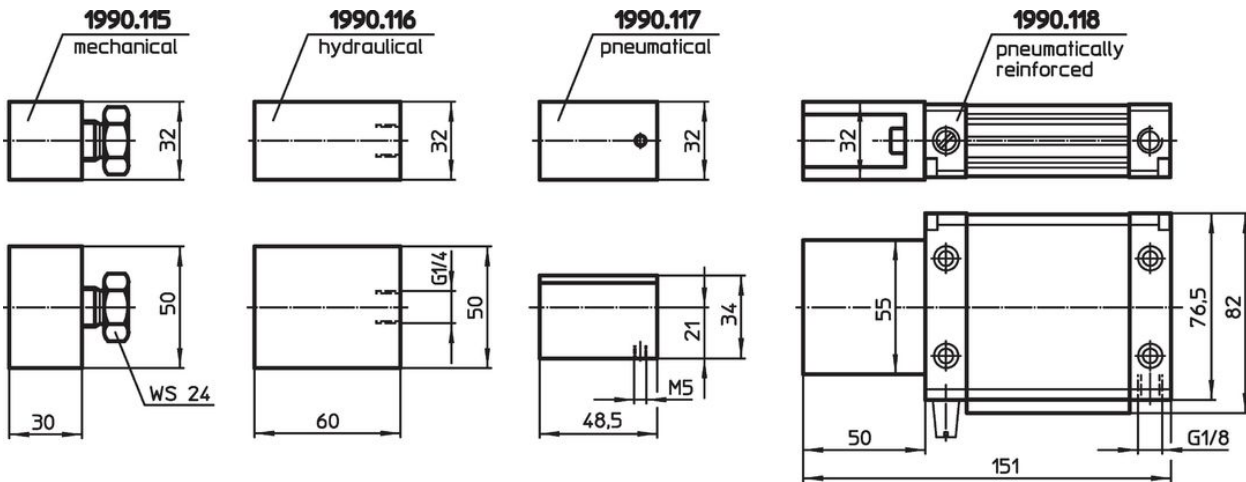

Control Modules

1990.118

Product Description

Material

- Steel, blackened

Drawing

Order information

	Art. No.
 [g]	
pneumatically, reinforced	
805	1990.118