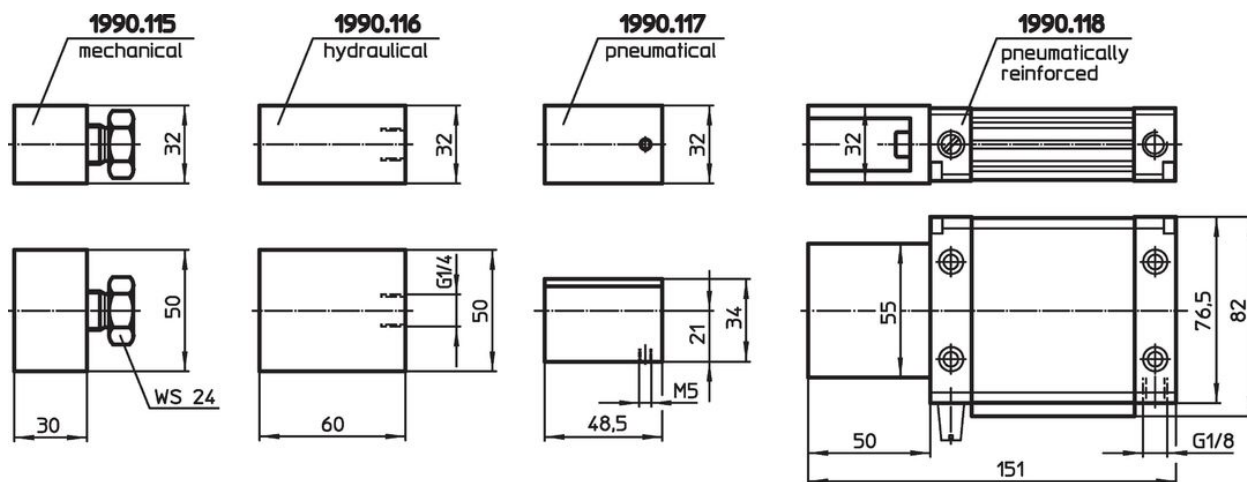

Control Modules

1990.115

Product Description

Material

- Steel, blackened

Drawing

Order information

	[g]	Art. No.
mechanical	428	1990.115