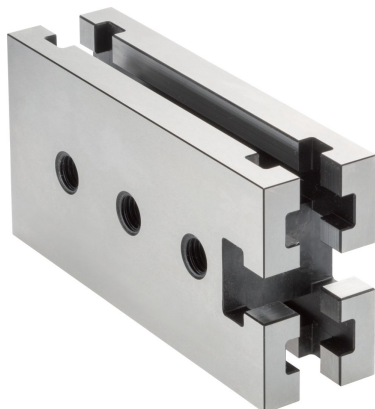

Mounting Blocks

1111.200

Product Description

This mounting element is a system part of the T-slot system.

Material

- Steel, hardened, ground

Drawing

Order information

System	Dimensions											Amount n	 [g]	Art. No.
	b_1	l_1	b_2	b_3	l_2	l_3	h_1	h_2	h_3	d_1	d_2			
V70	40	140	14	24	35	35	70	10	20	12.25	M12	3	2060	1111.200

Compliance

RoHS compliant

Compliant according to Directive 2011/65/EU and Directive 2015/863.