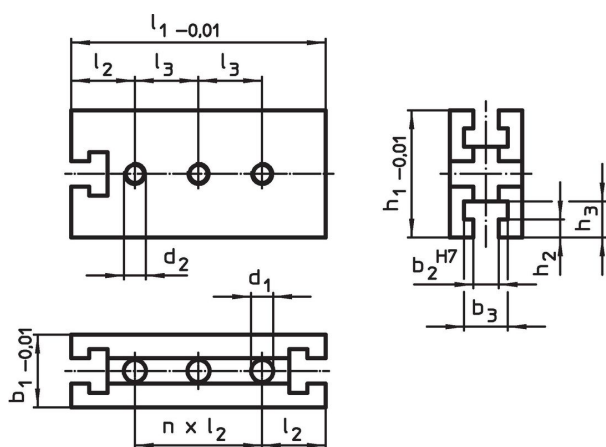

Mounting Blocks

1111.200

Product Description

This mounting element is a system part of the T-slot system.

Material

- Steel, hardened, ground

Drawing

Order information

System	Dimensions											Amount n	 [g]	Art. No.
	b_1	l_1	b_2	b_3	l_2	l_3	h_1	h_2	h_3	d_1	d_2			
V70	40	140	14	24	35	35	70	10	20	12.25	M12	3	2060	1111.200

Compliance

RoHS compliant

Compliant according to Directive 2011/65/EU and Directive 2015/863.