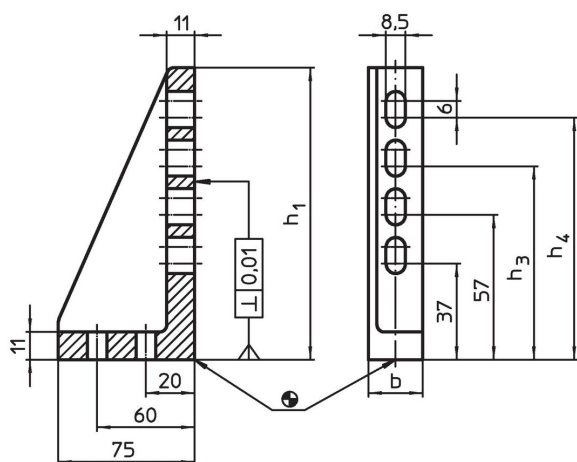

Thrust Angles

1021.600

Product Description

Material

- Grey cast iron, phosphatized, ground

Drawing

Order information

System	Dimensions		Position of web	 [g]	Art. No.
	b	h ₁			
V40	39	75	left	473	1021.600