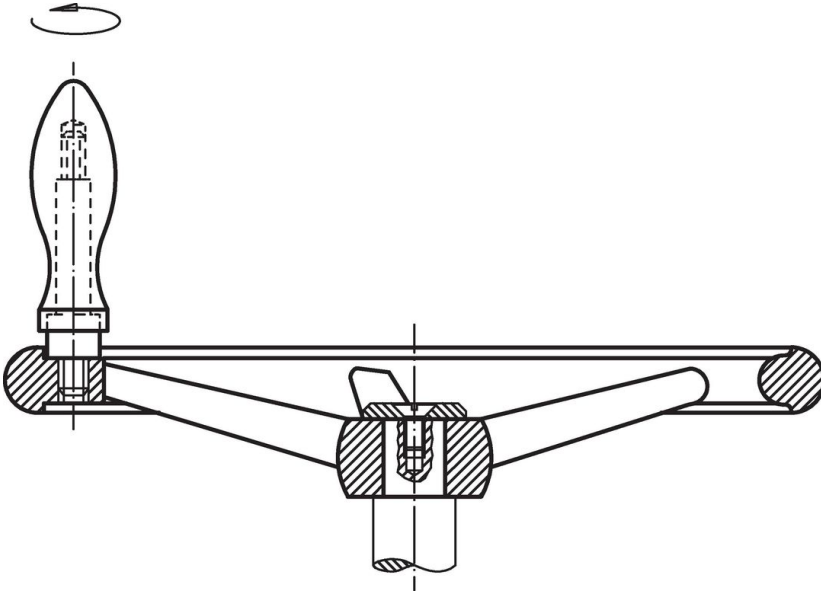

Application example

Compliance

RoHS compliant

Compliant according to Directive 2011/65/EU and Directive 2015/863.

Does not contain SVHC substances

No SVHC substances with more than 0.1% w/w contained - SVHC list [REACH] as of 27.06.2024.

Does not contain Proposition 65 substances

No Proposition 65 substances included.

<https://www.P65Warnings.ca.gov/>

Free from Conflict Minerals

This product does not contain any substances designated as "conflict minerals" such as tantalum, tin, gold or tungsten from the Democratic Republic of Congo or adjacent countries.