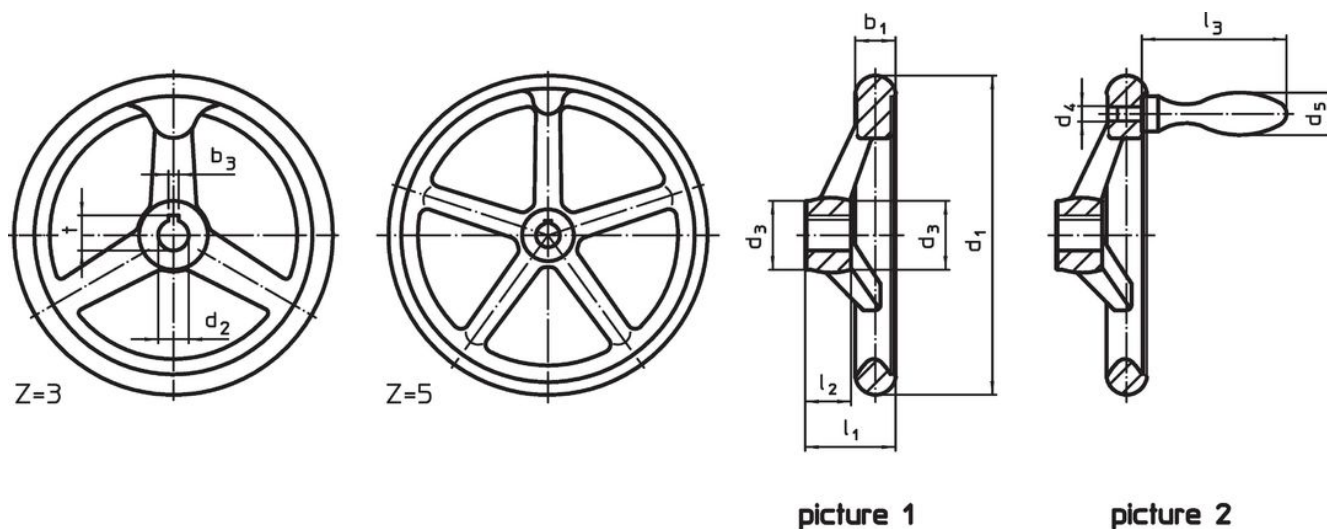

Drawing

The orientation of the hub keyway may be different than shown in the drawing.

Order information

Dimensions								Hub keyway, DIN 6885 sheet 1		Number of spokes z	Corresponding machine handle DIN 39 / DIN 98	[g]	Art. No.
d_1	d_2 H7	d_3	d_4	d_5	l_1 ~	l_2	l_3 ~	b_3	t				
[mm]								[mm]		[mm]	[g]		
with hub keyway, with machine handle EH 24450. assembled, form N-F/G (formerly: F 3) – picture 2													
315	26	53	M12	32	56	33	100	8	29.3	5	32	6160	24580.0545