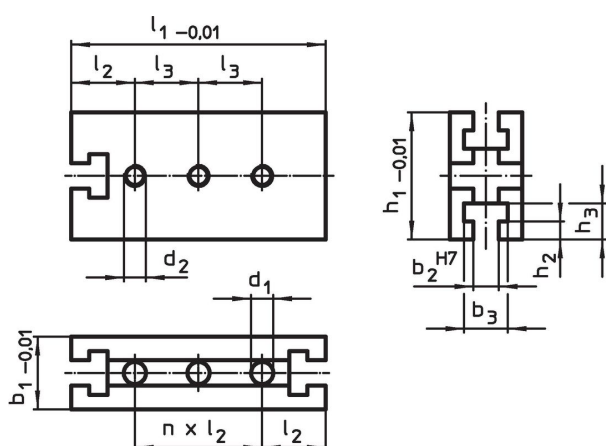

### Product Description

This mounting element is a system part of the T-slot system.

### Order information

System	Dimensions											Amount n	[g]	Art. No.
	b <sub>1</sub>	l <sub>1</sub>	b <sub>2</sub>	b <sub>3</sub>	l <sub>2</sub>	l <sub>3</sub>	h <sub>1</sub>	h <sub>2</sub>	h <sub>3</sub>	d <sub>1</sub>	d <sub>2</sub>			
V70	40	210	14	24	35	70	70	10	20	12.25	M12	5	3246	1111.300