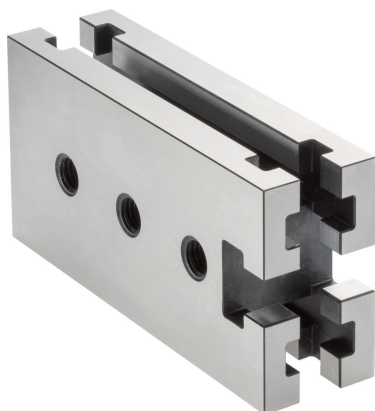

## Mounting Blocks

1111.300

### Product Description

This mounting element is a system part of the T-slot system.

### Material

- Steel, hardened, ground