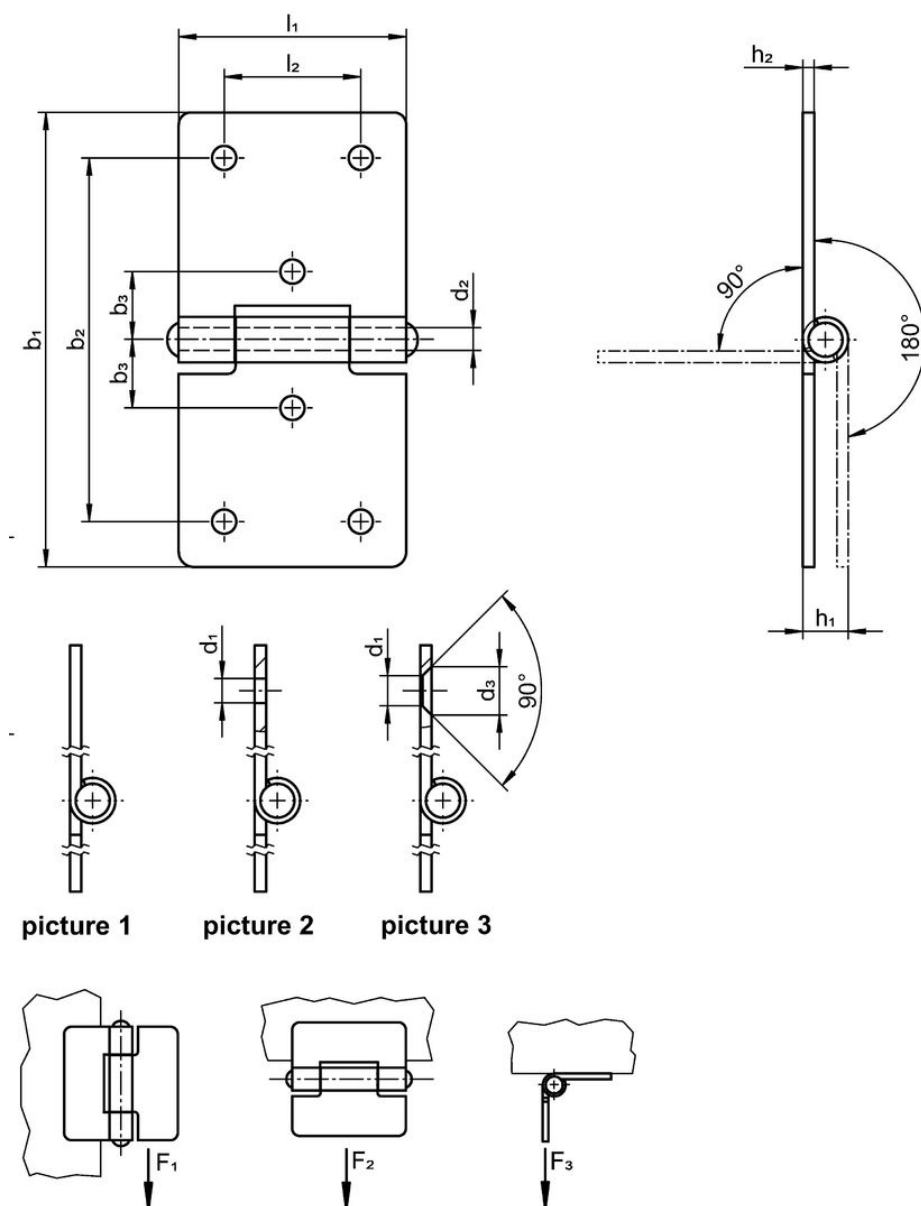

Panty • elongated on both sides

25165.0275

Popis produktu

The different versions cover many applications that require a low load.

These metal hinges are characterised by their simple design and the different versions:

- without bores
- with bores
- with bores for countersunk screws

The version without bores can be assembled by welding or by inserting a specific drilling pattern.

Materiál

Základní těleso

- Nerez 1.4301

Osa

- Nerez 1.4301

Výkres s rozměry

Informace pro objednání

Rozměry										Přidrzná síla			Obj. č.	
b ₁	l ₁	b ₂	b ₃	d ₁	d ₂	d ₃	h ₁	h ₂	l ₂	F ₁	F ₂	F ₃		[g]
[mm]										~	~	~		
with bores for countersunk screws – obrázek 3, Nerez														
80	40	65	12,5	5	4	8,3	8	2	25	1200	1000	1000	58	25165.0275