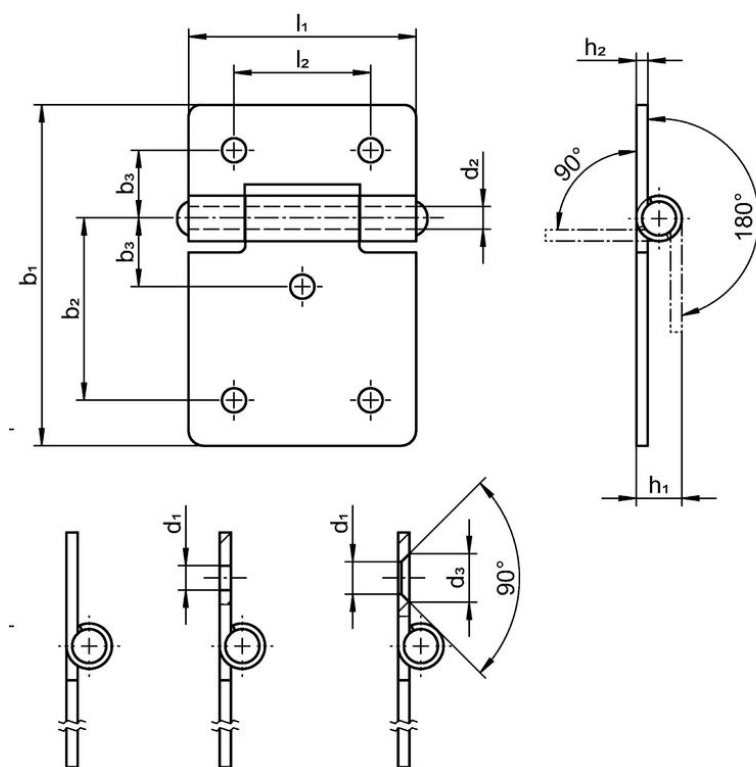

Panty · elongated on one side

25165.0270

Popis produktu

The different versions cover many applications that require a low load.

These metal hinges are characterised by their simple design and the different versions:

- without bores
- with bores
- with bores for countersunk screws

The version without bores can be assembled by welding or by inserting a specific drilling pattern.

Materiál

Základní těleso

- Nerez 1.4301

Osa

- Nerez 1.4301

Výkres s rozměry

picture 1

picture 2

picture 3

Informace pro objednání

b ₁	l ₁	b ₂	b ₃	Rozměry						Přidrzná síla			Obj. č.	
				d ₁	d ₂	d ₃	h ₁ ~	h ₂	l ₂	F ₁ ~	F ₂ ~ [N]	F ₃ ~		
with bores for countersunk screws – obrázek 3, Nerez														
75	50	40	15	5	6	8,3	10	2	30	1600	2000	1000	79	25165.0270