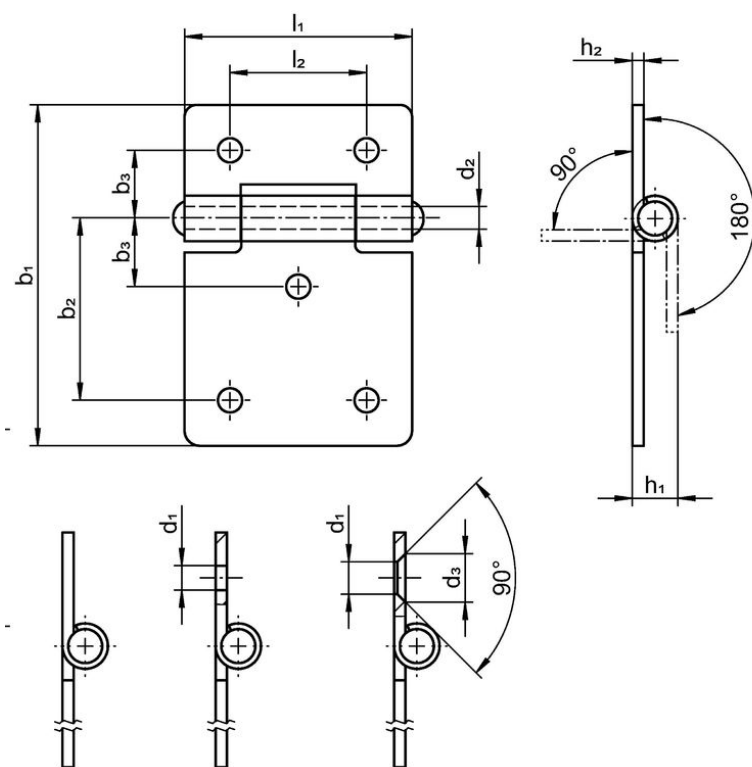

Panty · elongated on one side
25165.0180

Popis produktu

The different versions cover many applications that require a low load.

These metal hinges are characterised by their simple design and the different versions:

- without bores
- with bores
- with bores for countersunk screws

The version without bores can be assembled by welding or by inserting a specific drilling pattern.

Materiál

Základní těleso

- Nerez 1.4301

Osa

- Nerez 1.4301

Výkres s rozměry

picture 1 picture 2 picture 3

Informace pro objednání

b ₁	l ₁	b ₂	b ₃	Rozměry					Přidrzná síla			 [g]	Obj. č.
				d ₁	d ₂	h ₁ ~	h ₂	l ₂	F ₁ ~	F ₂ ~ [N]	F ₃ ~		
with bores – obrázek 2, Nerez													
90	60	48	18	5,2	6	10	2	36	1100	2500	1000	108	25165.0180