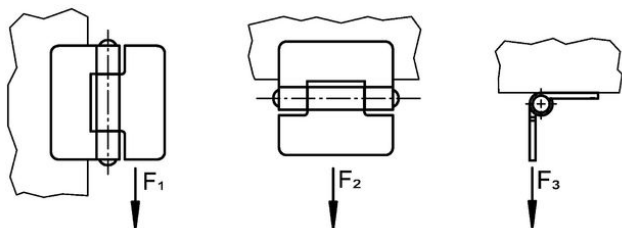

Panty · elongated on one side
25165.0180

Popis produktu

The different versions cover many applications that require a low load.

These metal hinges are characterised by their simple design and the different versions:

- without bores
- with bores
- with bores for countersunk screws

The version without bores can be assembled by welding or by inserting a specific drilling pattern.

Materiál

Základní těleso

- Nerez 1.4301

Osa

- Nerez 1.4301

Výkres s rozměry

picture 1 picture 2 picture 3

Informace pro objednání

b ₁	l ₁	b ₂	b ₃	Rozměry					Přidrzná síla			 [g]	Obj. č.
				d ₁	d ₂	h ₁ ~	h ₂	l ₂	F ₁ ~	F ₂ ~ [N]	F ₃ ~		
with bores – obrázek 2, Nerez													
90	60	48	18	5,2	6	10	2	36	1100	2500	1000	108	25165.0180