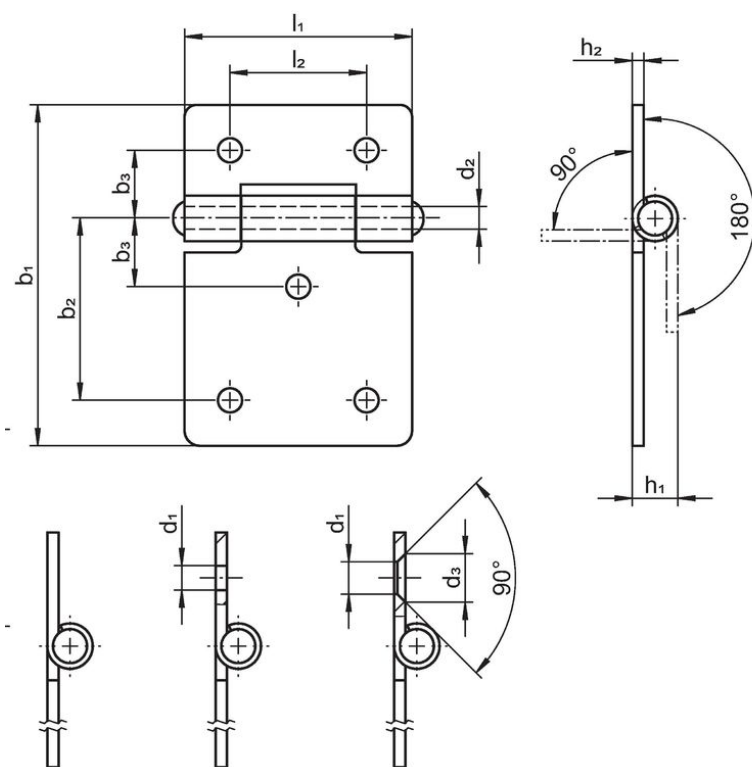

Panty · elongated on one side
25165.0170

Popis produktu

The different versions cover many applications that require a low load.

These metal hinges are characterised by their simple design and the different versions:

- without bores
- with bores
- with bores for countersunk screws

The version without bores can be assembled by welding or by inserting a specific drilling pattern.

Materiál

Základní těleso

- Nerez 1.4301

Osa

- Nerez 1.4301

Výkres s rozměry

Obr. 1

Obr. 2

Obr. 3

Informace pro objednání

b ₁	l ₁	b ₂	b ₃	Rozměry					Přídržná síla			Obj. č.	
				d ₁	d ₂	h ₁ ~	h ₂	l ₂	F ₁ ~	F ₂ ~ [N]	F ₃ ~		
with bores – obrázek 2, Nerez													
75	50	40	15	5,2	6	10	2	30	1600	2000	1000	79	25165.0170