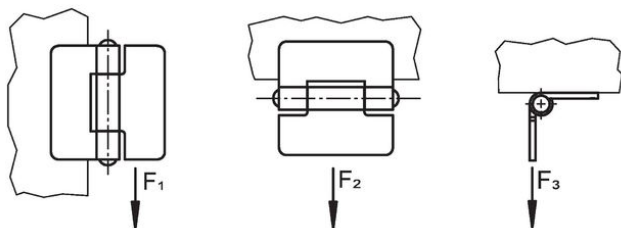

Panty · elongated on one side
25165.0170

Popis produktu

The different versions cover many applications that require a low load.

These metal hinges are characterised by their simple design and the different versions:

- without bores
- with bores
- with bores for countersunk screws

The version without bores can be assembled by welding or by inserting a specific drilling pattern.

Materiál

Základní těleso

- Nerez 1.4301

Osa

- Nerez 1.4301

Výkres s rozměry

Obr. 1

Obr. 2

Obr. 3

Informace pro objednání

b ₁	l ₁	b ₂	b ₃	Rozměry					Přídržná síla			Obj. č.	
				d ₁	d ₂	h ₁ ~	h ₂	l ₂	F ₁ ~	F ₂ ~ [N]	F ₃ ~		
with bores – obrázek 2, Nerez													
75	50	40	15	5,2	6	10	2	30	1600	2000	1000	79	25165.0170