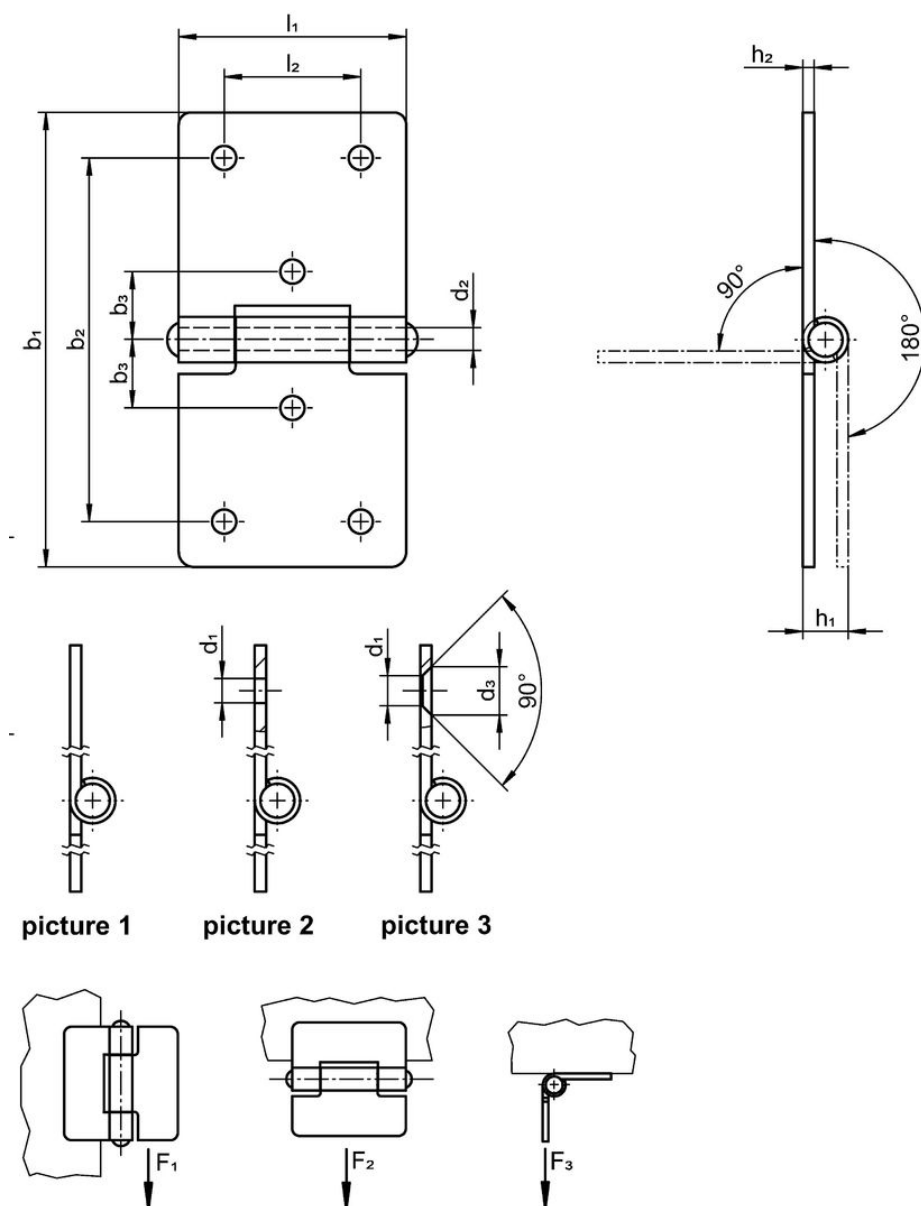

Panty • elongated on both sides

25165.0075

Popis produktu

The different versions cover many applications that require a low load.

These metal hinges are characterised by their simple design and the different versions:

- without bores
- with bores
- with bores for countersunk screws

The version without bores can be assembled by welding or by inserting a specific drilling pattern.

Materiál

Základní těleso

- Nerez 1.4301

Osa

- Nerez 1.4301

Výkres s rozměry

Informace pro objednání

Rozměry					Přidrzná síla			Obj. č.
b ₁	l ₁	d ₂	h ₁ ~	h ₂	F ₁ ~	F ₂ ~ [N]	F ₃ ~	
without bores – obrázek 1, Nerez								
80	40	4	8	2	1200	1000	1000	59
								25165.0075