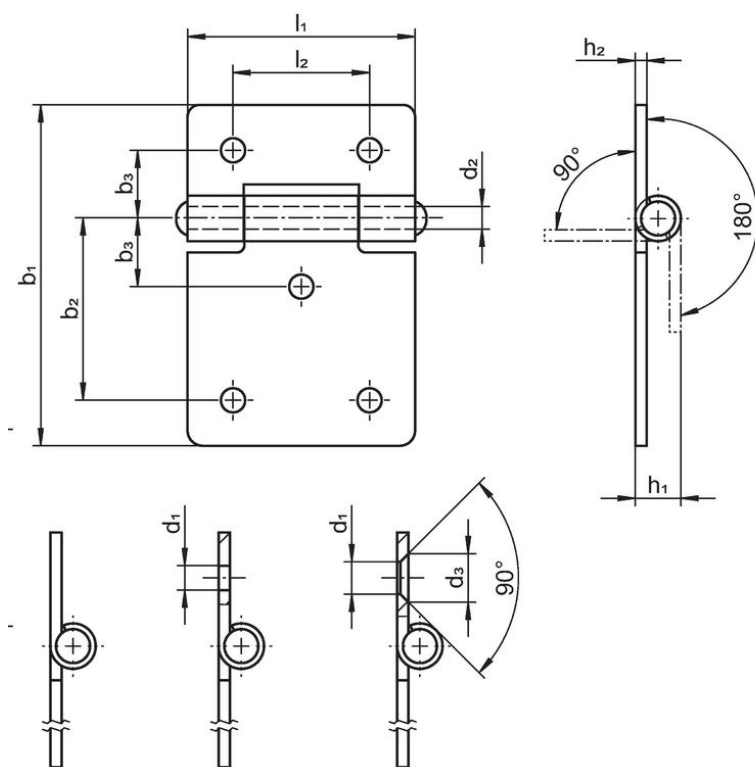

Panty · elongated on one side
25165.0055

Popis produktu

The different versions cover many applications that require a low load.

These metal hinges are characterised by their simple design and the different versions:

- without bores
- with bores
- with bores for countersunk screws

The version without bores can be assembled by welding or by inserting a specific drilling pattern.

Materiál

Základní těleso

- Nerez 1.4301

Osa

- Nerez 1.4301

Výkres s rozměry

Obr. 1

Obr. 2

Obr. 3

Informace pro objednání

Rozměry					Přidrzná síla			Obj. č.
b ₁	l ₁	d ₂	h ₁ ~	h ₂	F ₁ ~	F ₂ ~ [N]	F ₃ ~	
without bores – obrázek 1, Nerez								
60	40	4	8	2	1200	1000	1000	47
								25165.0055