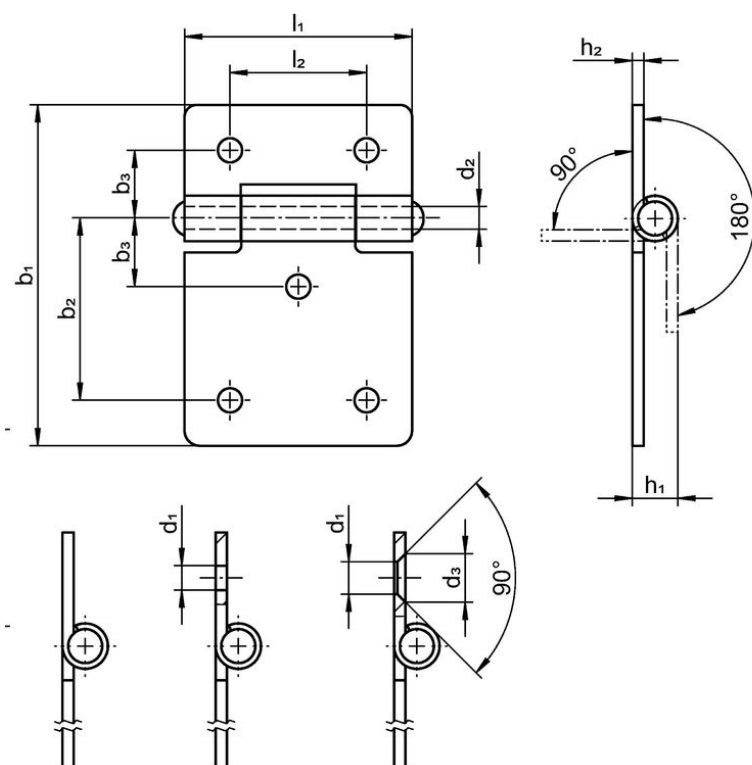

Panty · elongated on one side
25165.0055

Popis produktu

The different versions cover many applications that require a low load.

These metal hinges are characterised by their simple design and the different versions:

- without bores
- with bores
- with bores for countersunk screws

The version without bores can be assembled by welding or by inserting a specific drilling pattern.

Materiál

Základní těleso

- Nerez 1.4301

Osa

- Nerez 1.4301

Výkres s rozměry

picture 1 picture 2 picture 3

Informace pro objednání

| Rozměry | | | | | Přidrzná síla | | | Obj. č. |
|----------------------------------|----------------|----------------|---------------------|----------------|---------------------|----------------------------|---------------------|------------|
| b ₁ | l ₁ | d ₂ | h ₁ ~ | h ₂ | F ₁ ~ | F ₂ ~ [N] | F ₃ ~ | |
| without bores – obrázek 1, Nerez | | | | | | | | |
| 60 | 40 | 4 | 8 | 2 | 1200 | 1000 | 1000 | 47 |
| | | | | | | | | 25165.0055 |