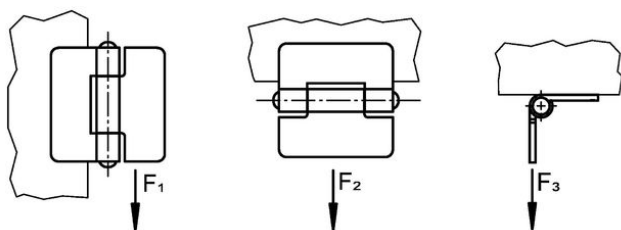

Panty · elongated on one side
25165.0055

Popis produktu

The different versions cover many applications that require a low load.

These metal hinges are characterised by their simple design and the different versions:

- without bores
- with bores
- with bores for countersunk screws

The version without bores can be assembled by welding or by inserting a specific drilling pattern.

Materiál

Základní těleso

- Nerez 1.4301

Osa

- Nerez 1.4301

Výkres s rozměry

picture 1 picture 2 picture 3

Informace pro objednání

| Rozměry | | | | | Přidrzná síla | | | Obj. č. |
|----------------------------------|----------------|----------------|---------------------|----------------|---------------------|----------------------------|---------------------|------------|
| b ₁ | l ₁ | d ₂ | h ₁ ~ | h ₂ | F ₁ ~ | F ₂ ~ [N] | F ₃ ~ | |
| without bores – obrázek 1, Nerez | | | | | | | | |
| 60 | 40 | 4 | 8 | 2 | 1200 | 1000 | 1000 | 47 |
| | | | | | | | | 25165.0055 |