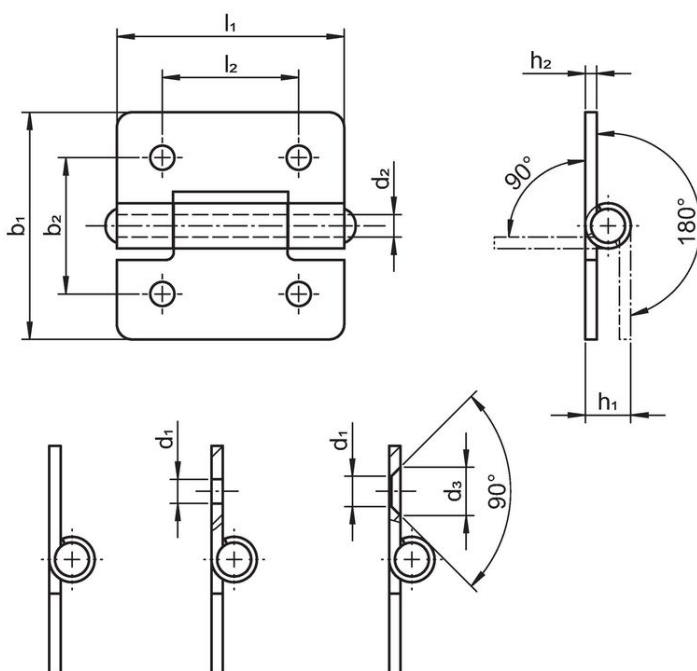

Panty

25165.0040

Popis produktu

The different versions cover many applications that require a low load.

These metal hinges are characterised by their simple design and the different versions:

- without bores
- with bores
- with bores for countersunk screws

The version without bores can be assembled by welding or by inserting a specific drilling pattern.

Materiál

Základní těleso

- Nerez 1.4301

Osa

- Nerez 1.4301

Výkres s rozměry

picture 1

picture 2

picture 3

Informace pro objednání

b ₁	l ₁	Rozměry			F ₁	Přidrzná síla			Obj. č.	
		d ₂	h ₁	h ₂		F ₂	F ₃	[g]		
without bores – obrázek 1, Nerez										
50	50	6	10	2	2500	2000	1000	62	25165.0040	