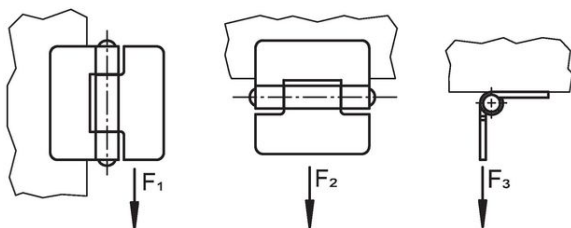

Panty

25165.0040

Popis produktu

The different versions cover many applications that require a low load.

These metal hinges are characterised by their simple design and the different versions:

- without bores
- with bores
- with bores for countersunk screws

The version without bores can be assembled by welding or by inserting a specific drilling pattern.

Materiál

Základní těleso

- Nerez 1.4301

Osa

- Nerez 1.4301

Výkres s rozměry

picture 1

picture 2

picture 3

Informace pro objednání

b ₁	l ₁	Rozměry			F ₁	Přidrzná síla			Obj. č.	
		d ₂	h ₁	h ₂		F ₂	F ₃	[g]		
without bores – obrázek 1, Nerez										
50	50	6	10	2	2500	2000	1000	62	25165.0040	