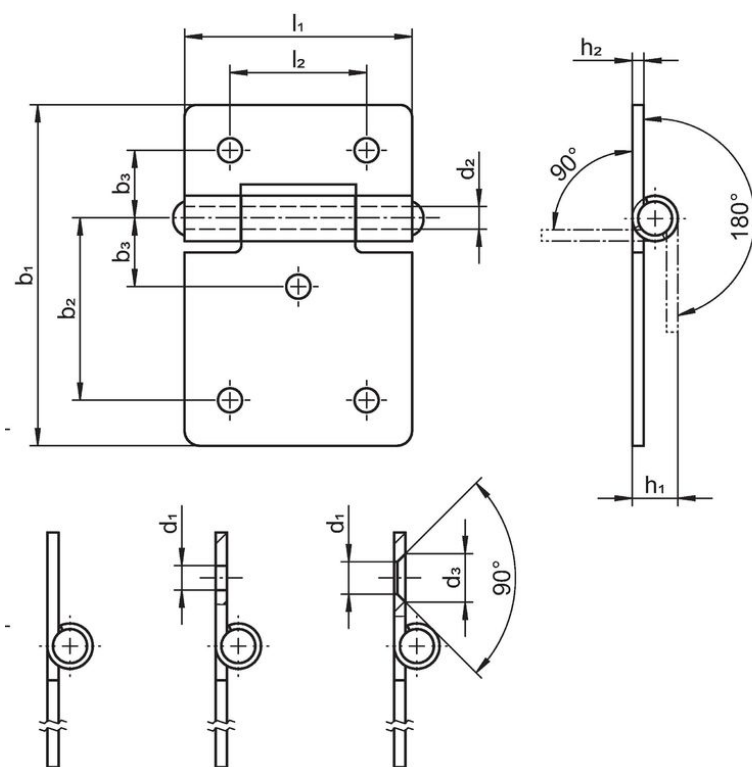

Panty · elongated on one side
25165.0035

Popis produktu

The different versions cover many applications that require a low load.

These metal hinges are characterised by their simple design and the different versions:

- without bores
- with bores
- with bores for countersunk screws

The version without bores can be assembled by welding or by inserting a specific drilling pattern.

Materiál

Základní těleso

- Nerez 1.4301

Osa

- Nerez 1.4301

Výkres s rozměry

Obr. 1

Obr. 2

Obr. 3

Informace pro objednání

b ₁	l ₁	Rozměry			Přidrčná síla			[g]	Obj. č.
		d ₂ [mm]	h ₁ ~	h ₂	F ₁ ~	F ₂ ~ [N]	F ₃ ~		
without bores – obrázek 1, Nerez									
45	30	3	6	1,5	700	500	450	20	25165.0035