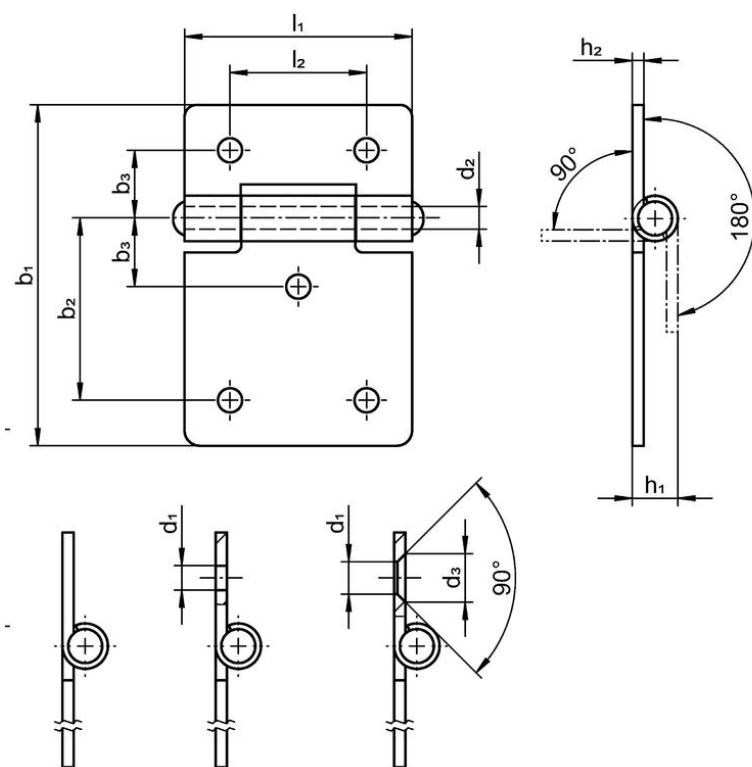

Panty · elongated on one side
25165.0035

Popis produktu

The different versions cover many applications that require a low load.

These metal hinges are characterised by their simple design and the different versions:

- without bores
- with bores
- with bores for countersunk screws

The version without bores can be assembled by welding or by inserting a specific drilling pattern.

Materiál

Základní těleso

- Nerez 1.4301

Osa

- Nerez 1.4301

Výkres s rozměry

picture 1

picture 2

picture 3

Informace pro objednání

b ₁	l ₁	Rozměry			Přidrčná síla			[g]	Obj. č.
		d ₂ [mm]	h ₁ ~	h ₂	F ₁ ~	F ₂ ~ [N]	F ₃ ~		
without bores – obrázek 1, Nerez									
45	30	3	6	1,5	700	500	450	20	25165.0035